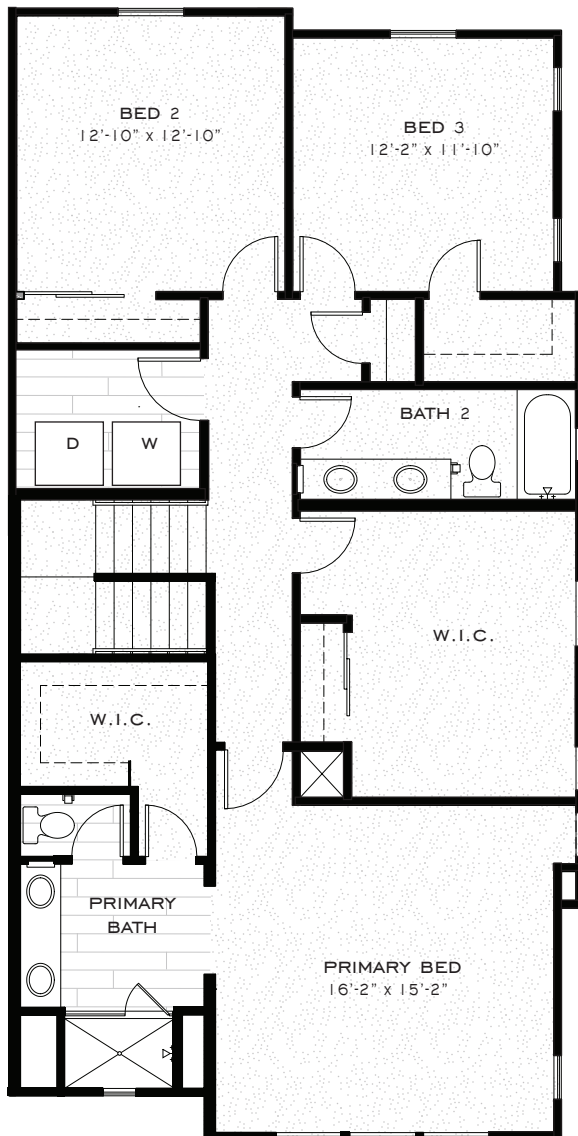

4A TOWNHOME

1,842 SQFT

3 BED, 2.5 BATH

FLOOR 2

FLOOR 1