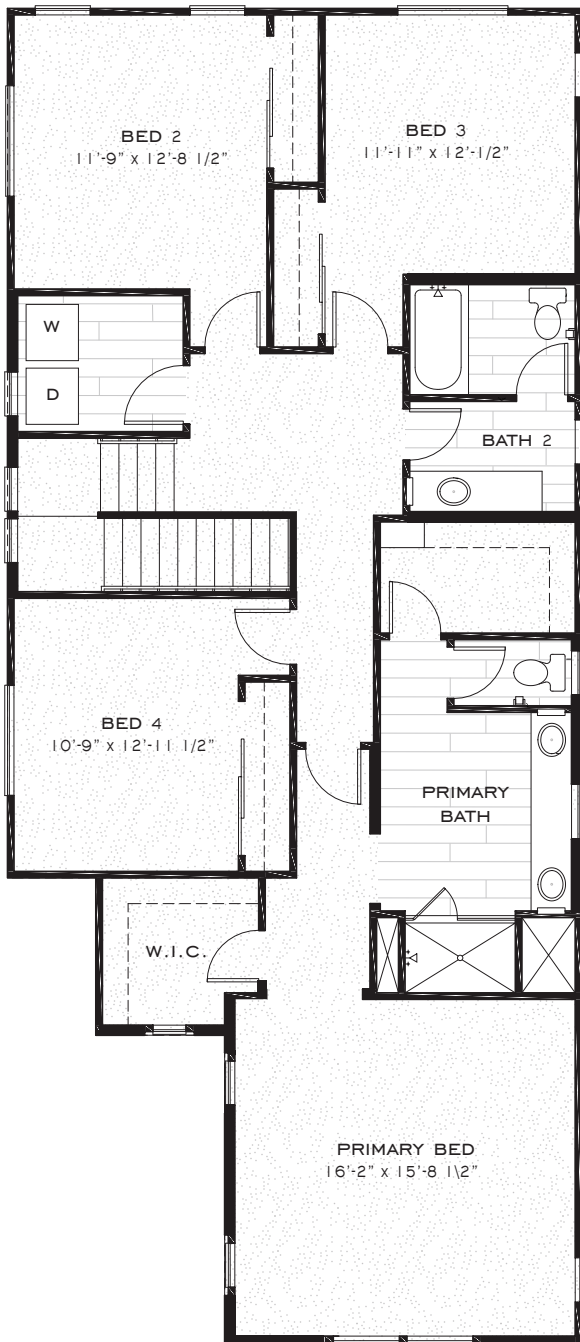

4A GARDEN

2,100 SQFT

4 BED, 2.5 BATH

FLOOR 2

FLOOR 1