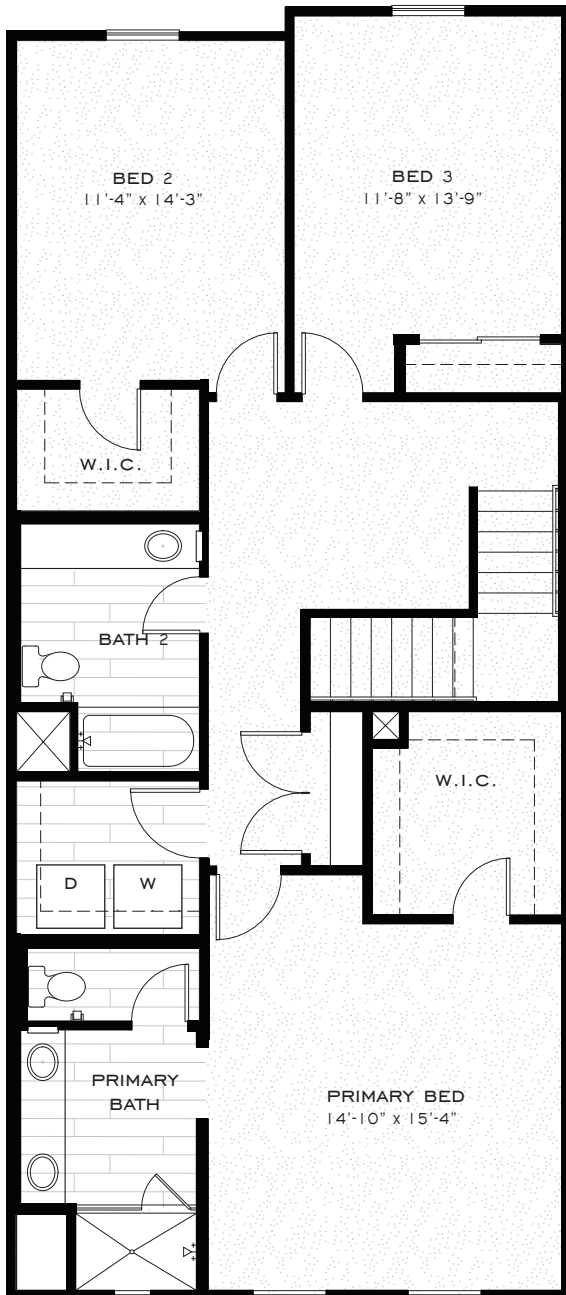

3B TOWNHOME

1,730 SQFT

3 BED, 2.5 BATH

FLOOR 2

FLOOR 1