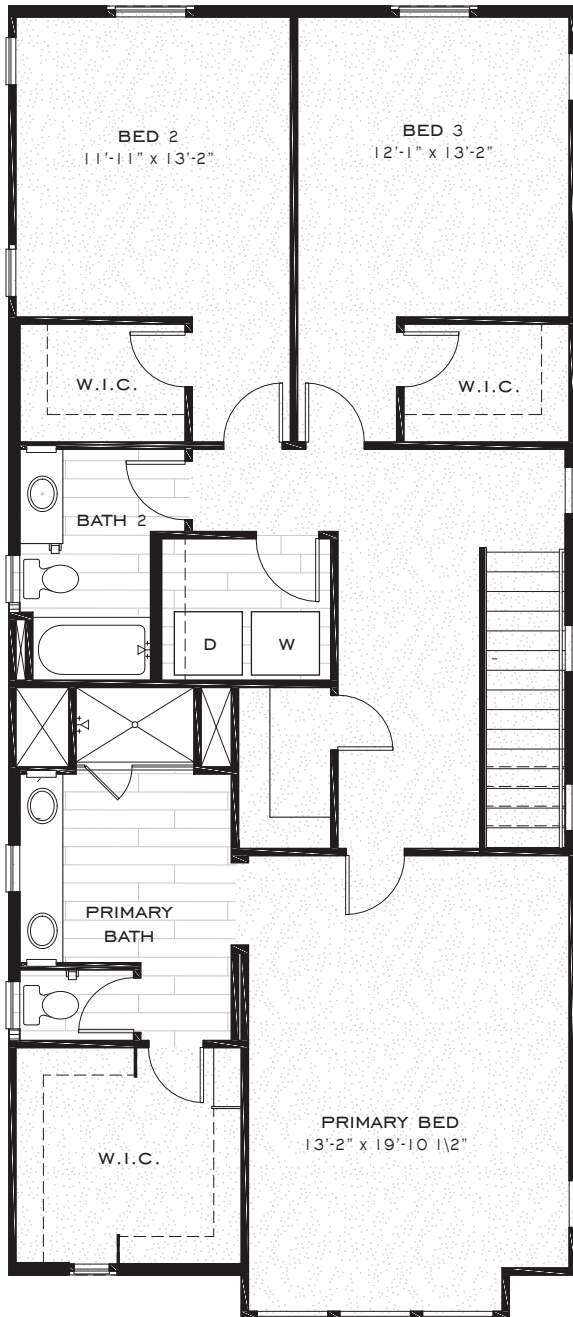

3B GARDEN

2,046 SQFT

3 BED, 2.5 BATH

FLOOR 2

FLOOR 1