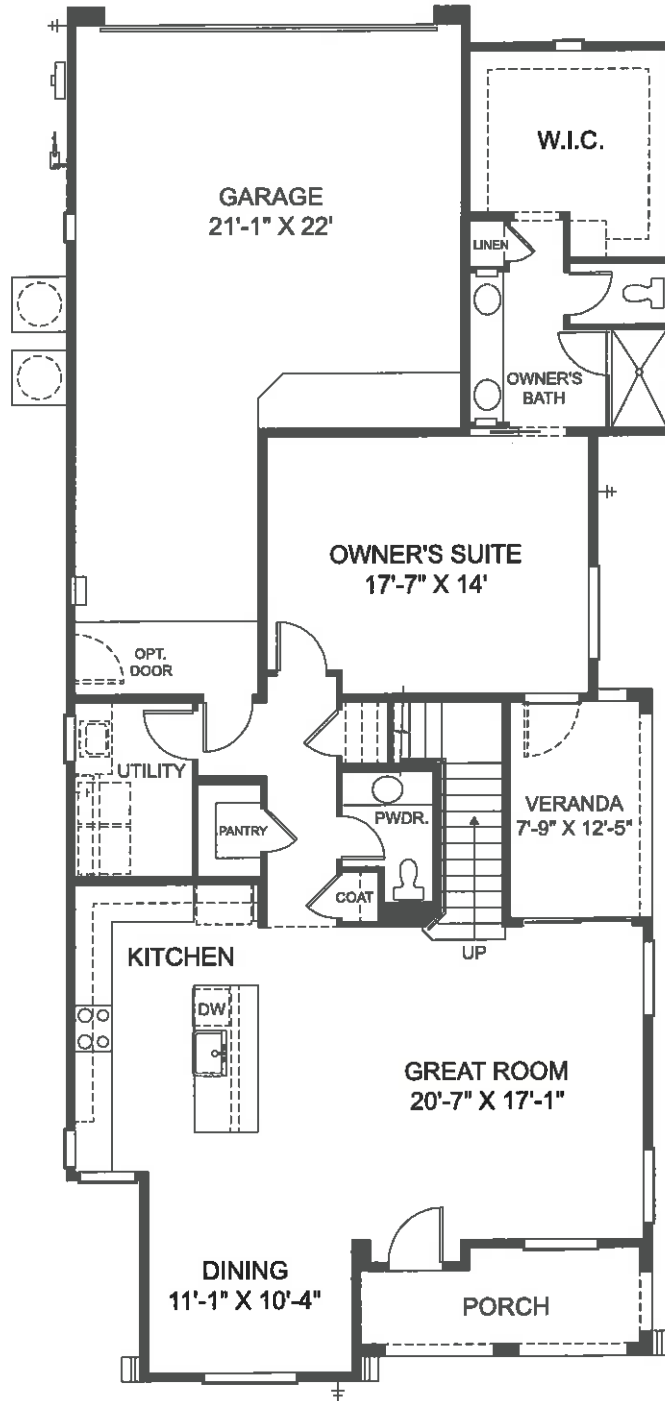

Cachet at the Retreat

493

2,718 SQ. FT.

First Floor

In the continuing effort to improve our homes, builder reserves the right to modify the interior and exterior design, specifications, locations, sizes, design features and prices of the homes. Modifications may vary by home and are subject to change without notice. All dimensions and square footages are approximate and can vary in production. No representations of any type are made by this floor plan. Colors shown are approximate representations of actual materials and are not intended to be an exact color match. Please consult our sales representative for details. ©2016 Cachet Homes

CachetHomes.net

Cachet at the Retreat

493

Second Floor

In the continuing effort to improve our homes, builder reserves the right to modify the interior and exterior design, specifications, locations, sizes, design features and prices of the homes. Modifications may vary by home and are subject to change without notice. All dimensions and square footages are approximate and can vary in production. No representations of any type are made by this floor plan. Colors shown are approximate representations of actual materials and are not intended to be an exact color match. Please consult our sales representative for details. ©2016 Cachet Homes