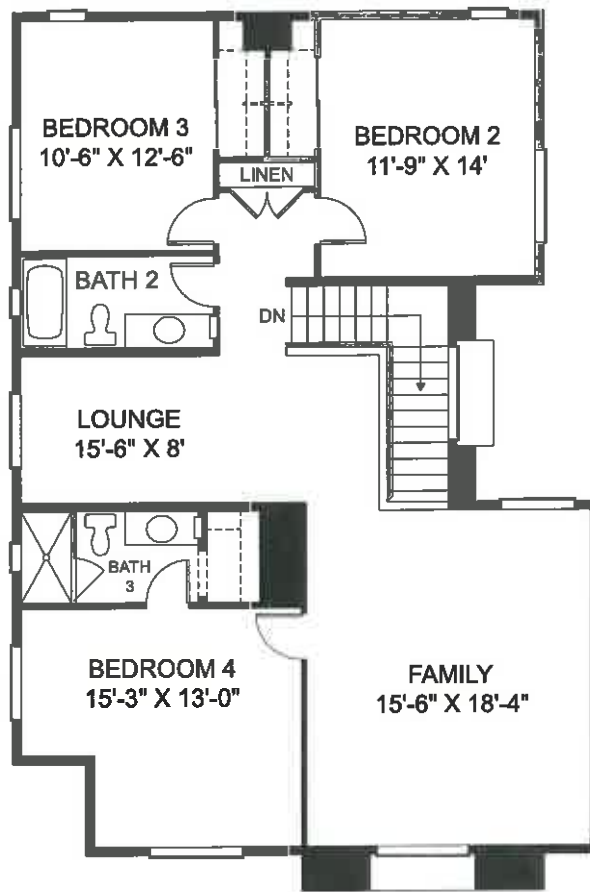

Cachet at the Retreat

493

2,718 SQ. FT.

First Floor

In the continuing effort to improve our homes, builder reserves the right to modify the interior and exterior design, specifications, locations, sizes, design features and prices of the homes. Modifications may vary by home and are subject to change without notice. All dimensions and square footages are approximate and can vary in production. No representations of any type are made by this floor plan. Colors shown are approximate representations of actual materials and are not intended to be an exact color match. Please consult our sales representative for details. ©2016 Cachet Homes

CachetHomes.net

Cachet at the Retreat

493

Second Floor

In the continuing effort to improve our homes, builder reserves the right to modify the interior and exterior design, specifications, locations, sizes, design features and prices of the homes. Modifications may vary by home and are subject to change without notice. All dimensions and square footages are approximate and can vary in production. No representations of any type are made by this floor plan. Colors shown are approximate representations of actual materials and are not intended to be an exact color match. Please consult our sales representative for details. ©2016 Cachet Homes